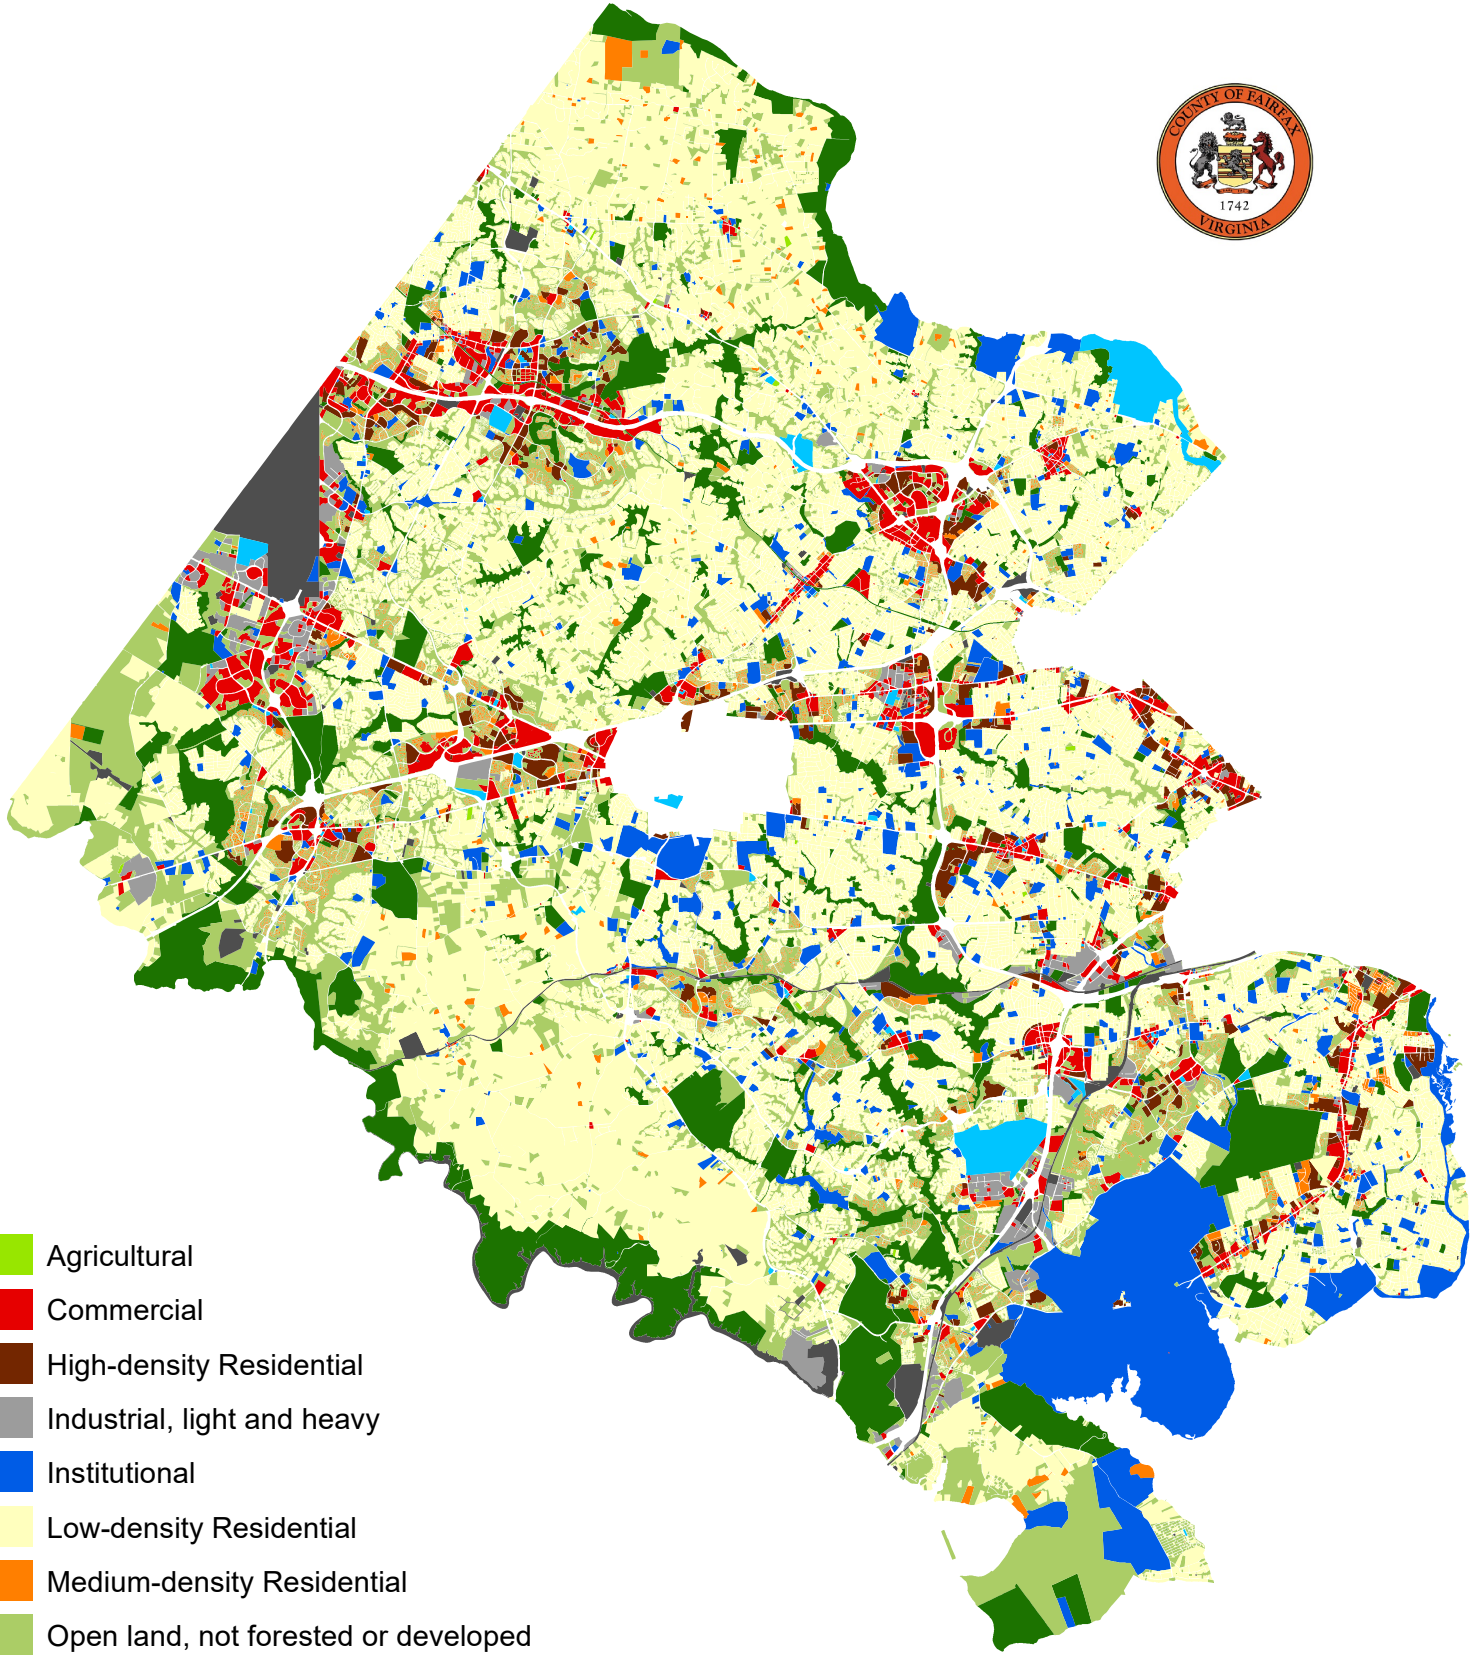

# Fairfax County General Existing Land Use Map 2023

-  Agricultural
-  Commercial
-  High-density Residential
-  Industrial, light and heavy
-  Institutional
-  Low-density Residential
-  Medium-density Residential
-  Open land, not forested or developed
-  Public
-  Recreation
-  Utilities

Note: When a land parcel has multiple land uses, only the primary land use is displayed.