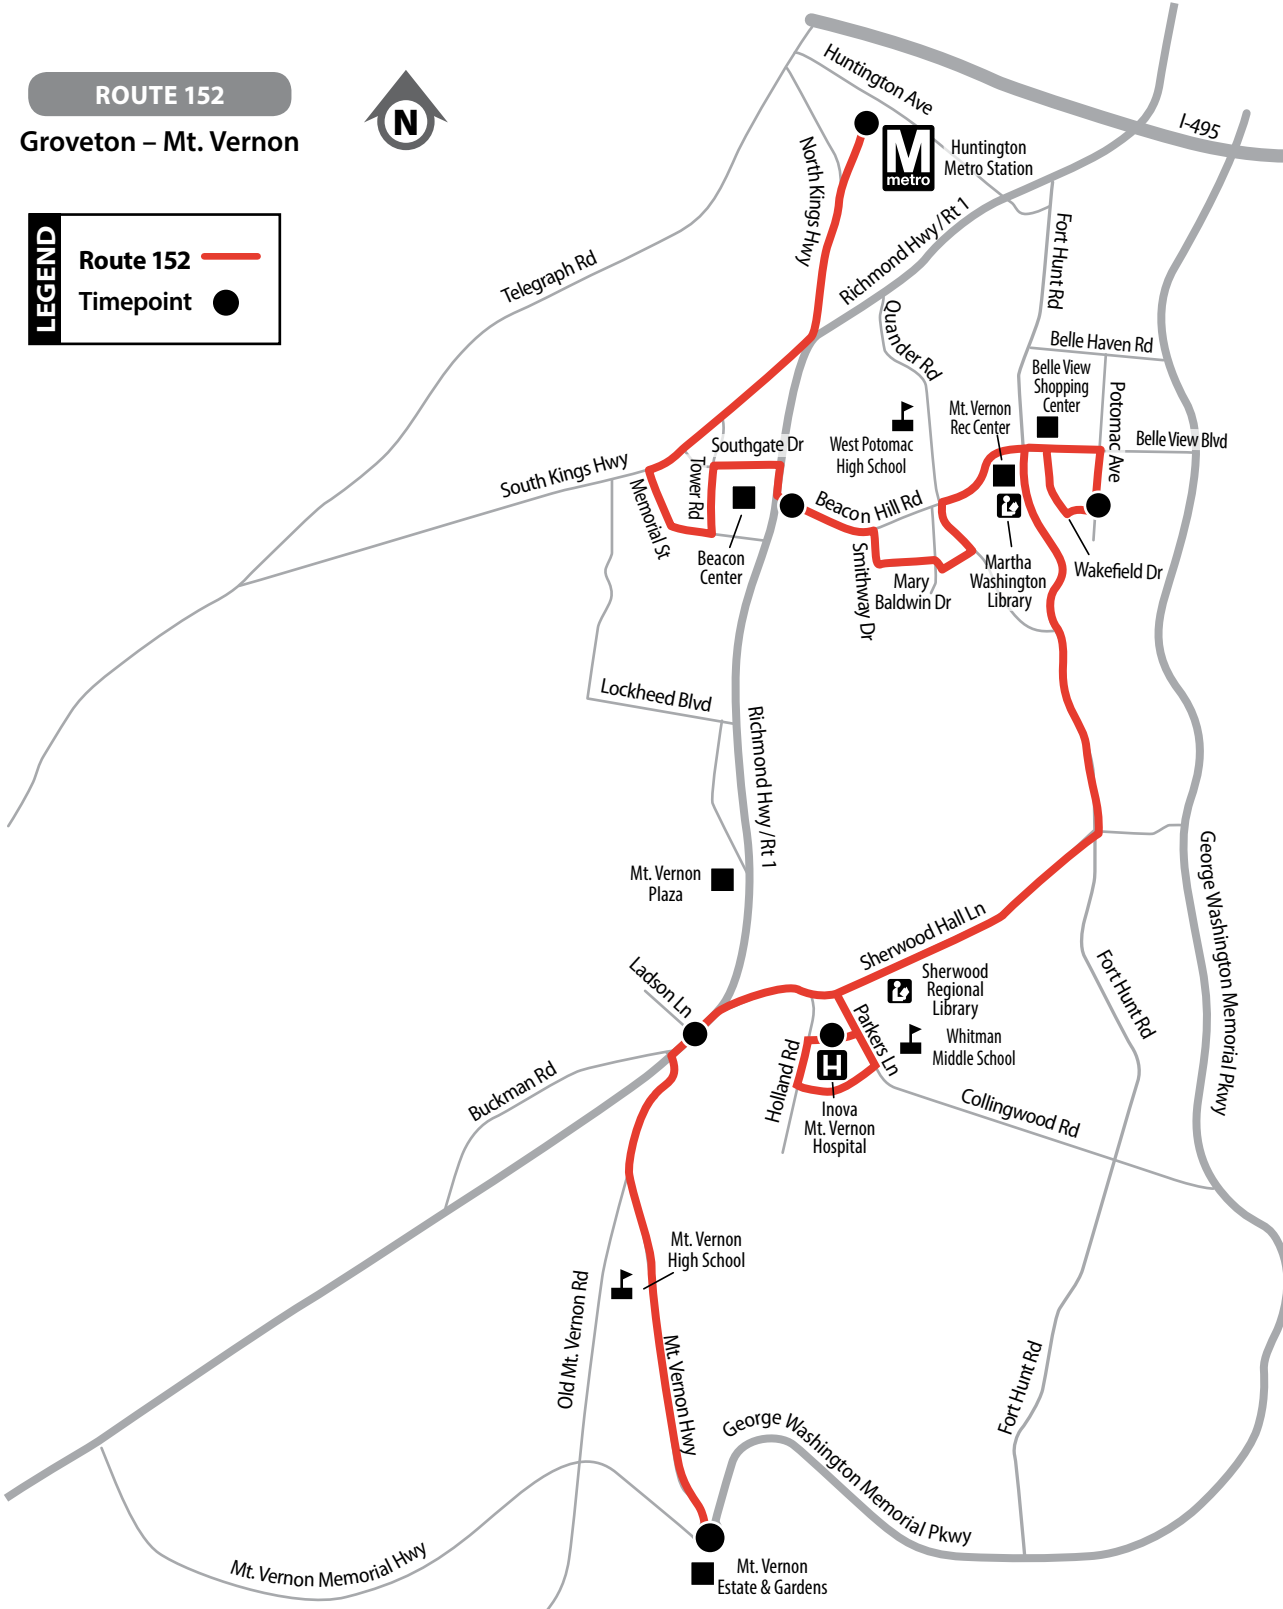

**ROUTE 152**

Groveton – Mt. Vernon

**LEGEND**

Route 152 —  
Timepoint ●

## Groveton – Mt. Vernon

Huntington Metro Station • Groveton • Bucknell Manor •  
Belle View • Inova Mt. Vernon Hospital •  
Mt. Vernon Estate and Gardens

**Weekday, Saturday & Sunday Service**

FAIRFAX  
CONNECTOR

*Mt. Vernon  
Estate & Gardens*

*Richmond Hwy &  
Ladson Ln*

*Inova Mt. Vernon  
Hospital*

*Wakefield Dr &  
Potomac Ave*

*Beacon Hill Rd &  
Richmond Hwy*

 *Huntington  
Metro Station  
(South side)*

 *Huntington  
Metro Station  
(South side)*

*Beacon Hill Rd &  
Richmond Hwy*

*Wakefield Dr &  
Potomac Ave*

*Inova Mt. Vernon  
Hospital*

*Richmond Hwy &  
Ladson Ln*

*Mt. Vernon  
Estate & Gardens*

**Sunday – AM Northbound Service** ☀️

6:25	6:31	6:36	6:46	6:55	7:05
7:25	7:31	7:36	7:46	7:55	8:05
8:25	8:31	8:36	8:46	8:55	9:05
9:25	9:31	9:36	9:47	9:56	10:09
10:30	10:36	10:41	10:52	11:01	11:14
11:30	11:36	11:41	11:52	12:01 PM	12:14