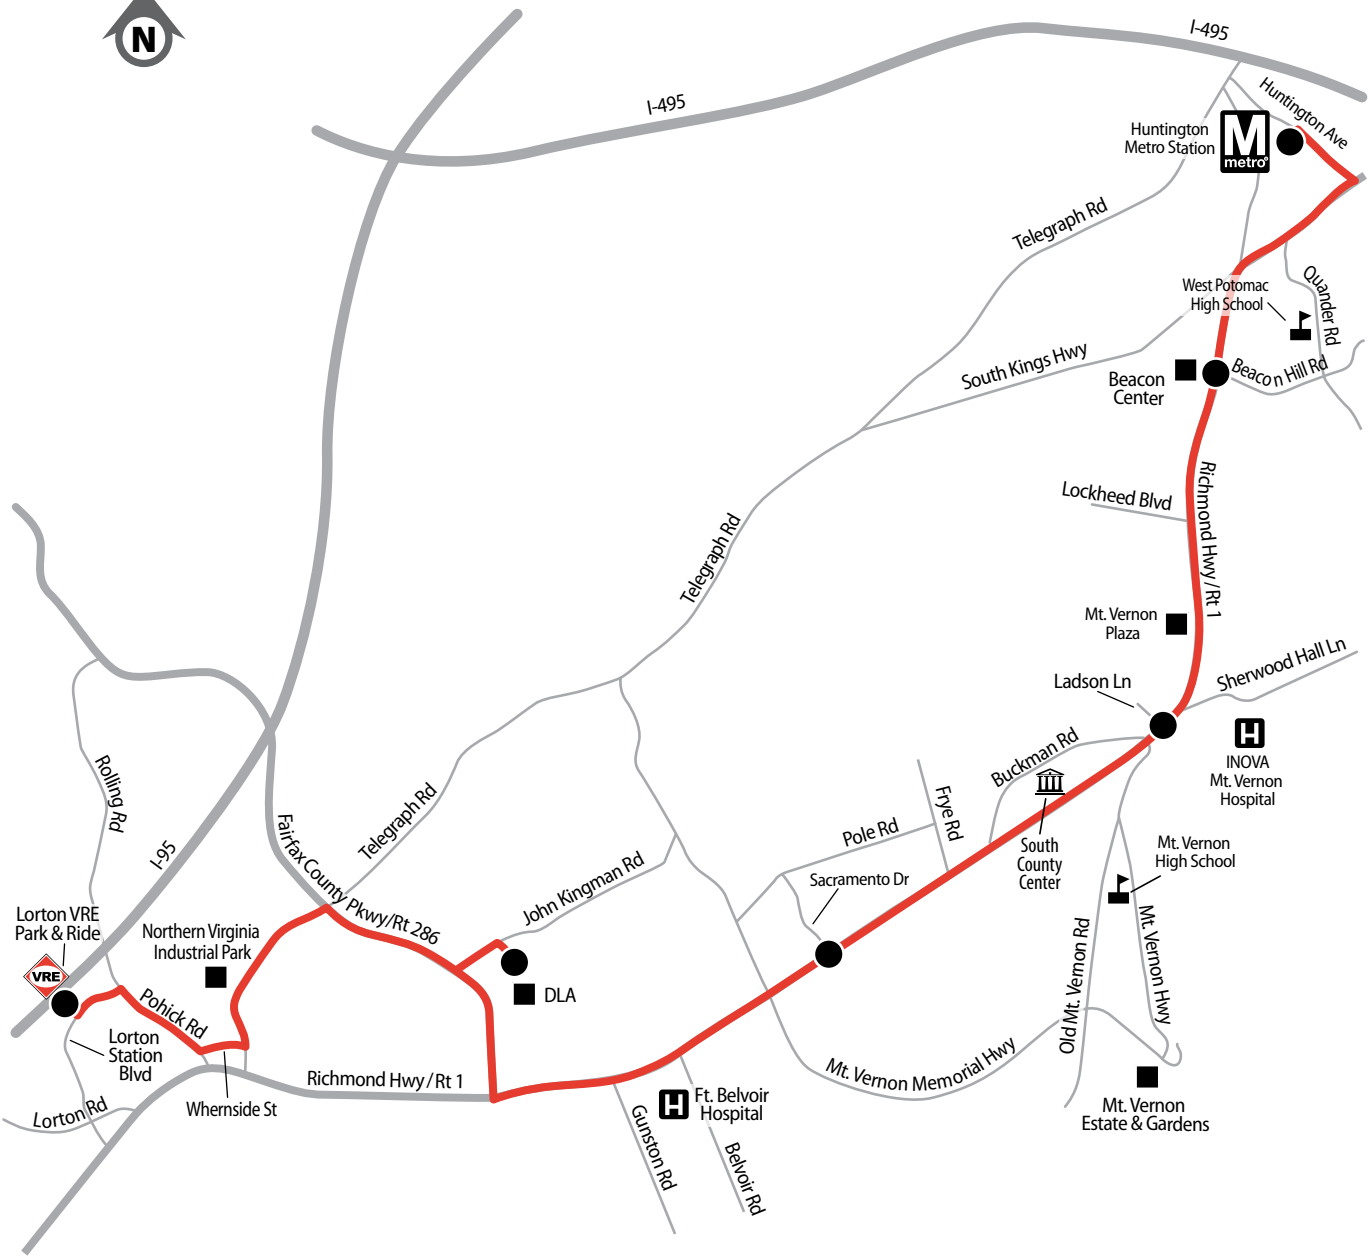

ROUTE 171
Richmond Highway

LEGEND
Route 171 ———
Timepoint ●

171

Effective September 30, 2017

Richmond Highway

- Huntington Metro Station •
- Richmond Highway • Beacon Center • Groveton •
- Hybla Valley • Woodlawn • Fort Belvoir •
- Defense Logistics Agency (DLA) • Lorton VRE