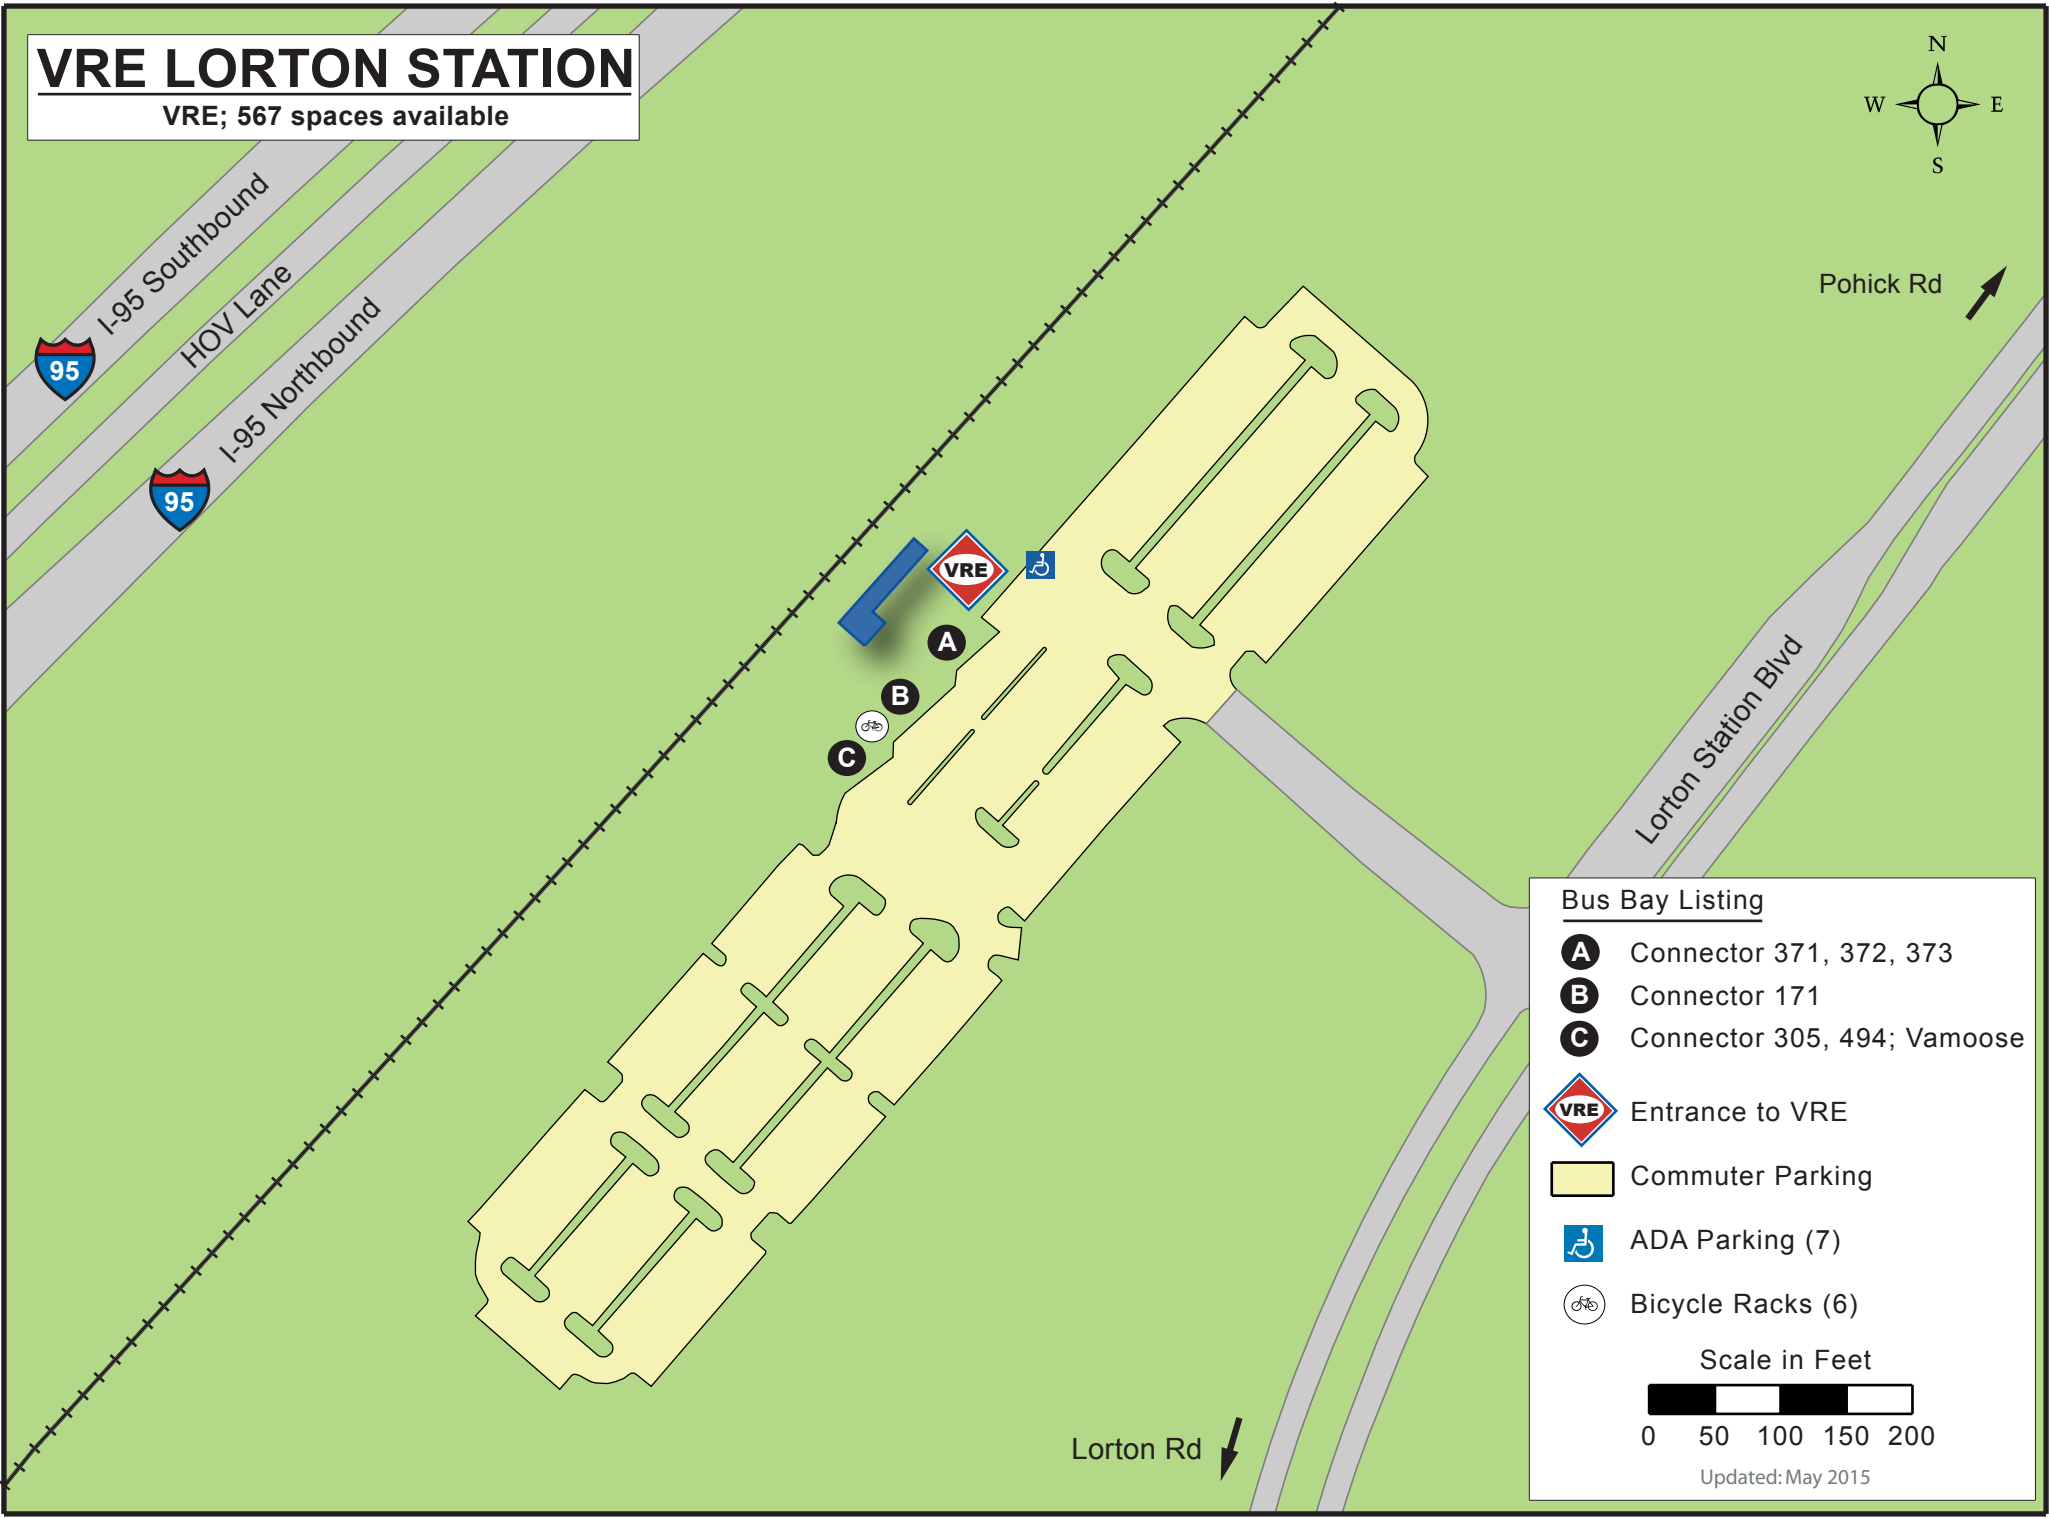

VRE LORTON STATION

VRE; 567 spaces available

Bus Bay Listing

- A** Connector 371, 372, 373
- B** Connector 171
- C** Connector 305, 494; Vamoose

Entrance to VRE

Commuter Parking

ADA Parking (7)

Bicycle Racks (6)